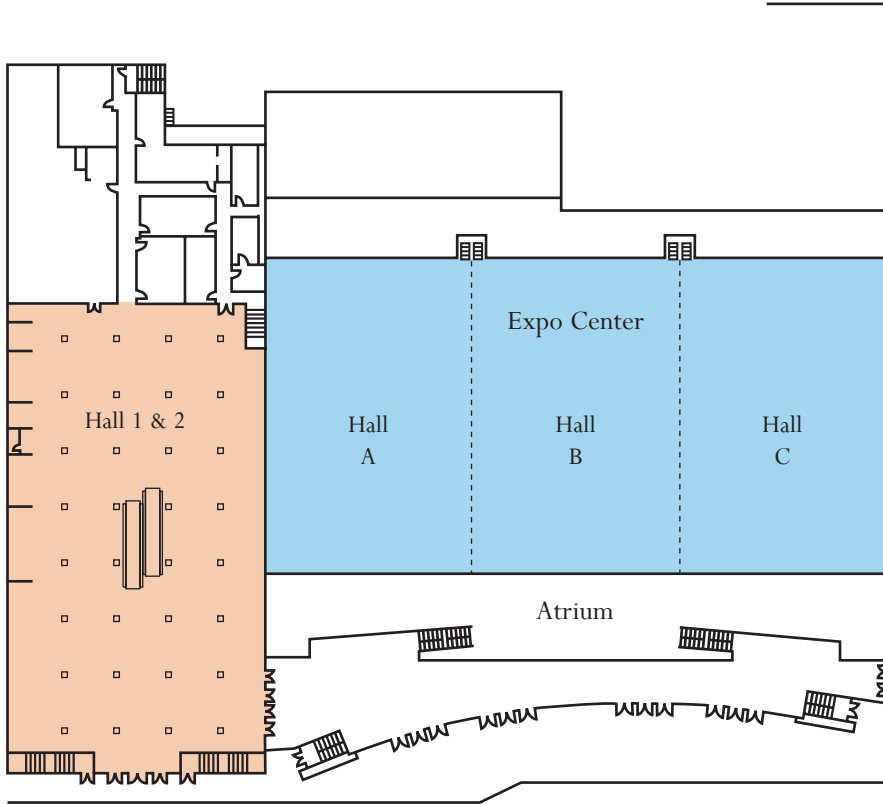

# Exposition Center

635 St. Louis Street

112,000 square feet of floor space to be used for consumer and public shows, boat shows, auto shows, sporting events, concerts and dances

35-foot ceiling

Can accommodate 543

8' x 10' booths

220 3- phase electrical

Phone lines

Dataports

Pipe and drape

Concession areas

On-site catering

Tractor/trailer loading docks and entrance to exhibit floor

Two Show Manager offices

Room	Square Footage	Length x Width	Ceiling Ht.	Rounds of 10	Classroom	Theater	Booths
Expo Center	45,000	296' x 150'	35'	3,500	3,800	4,500	286
Expo Center A, B or C	14,700	98' x 150'	35'	1,000	1,200	2,000	A&C-91, B-104
Expo Center A/B, B/C	29,400	196' x 150'	35'	2,000	2,500	4,300	169
Hall 2 (street level)	21,500	215' x 100'	14'	N/A	N/A	N/A	116
Hall 1 (lower level)	25,200	201' x 125'	10'	N/A	N/A	N/A	141
Breakouts (7 total)	625	25' x 25'	14'	40	30	50	N/A